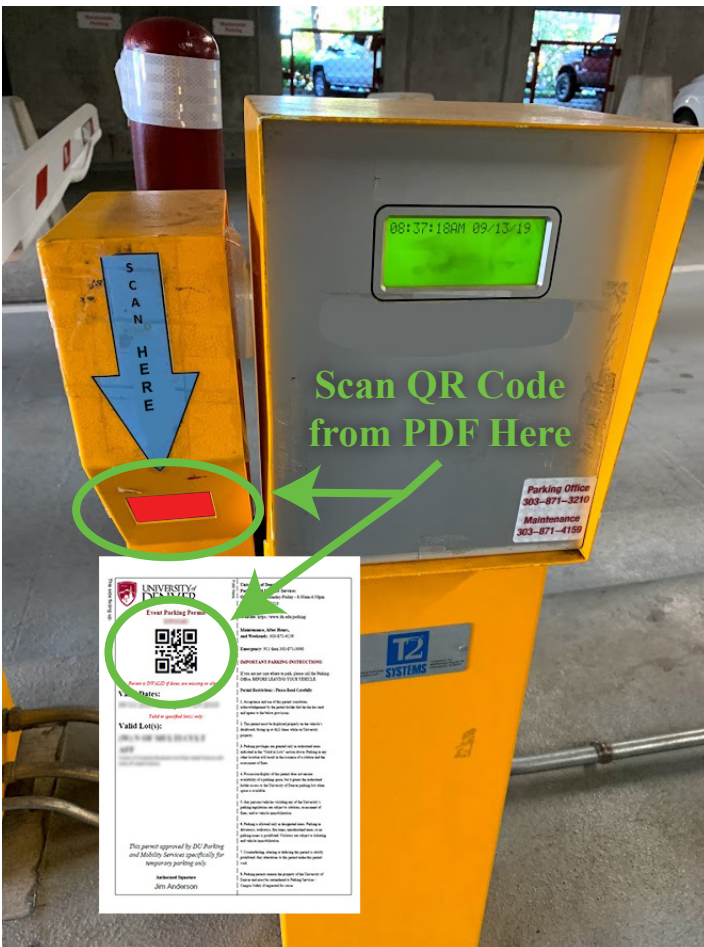

Please print the PDF permit attachment and bring it to scan at the parking gate.

To prevent ticketing, display the printed PDF permit on your dashboard.

The gate will ask you to “Please Identify”

If this prompt does not show, make sure to drive up to the gate to ensure that the sensor can recognize your vehicle.

The QR Code on the permit will open the gate when scanned.

Lot P: Avoid parking on the first level of the parking structure (Paid Hourly Lot 320). Do not turn to the right to the paid hourly parking spots on the ground level.